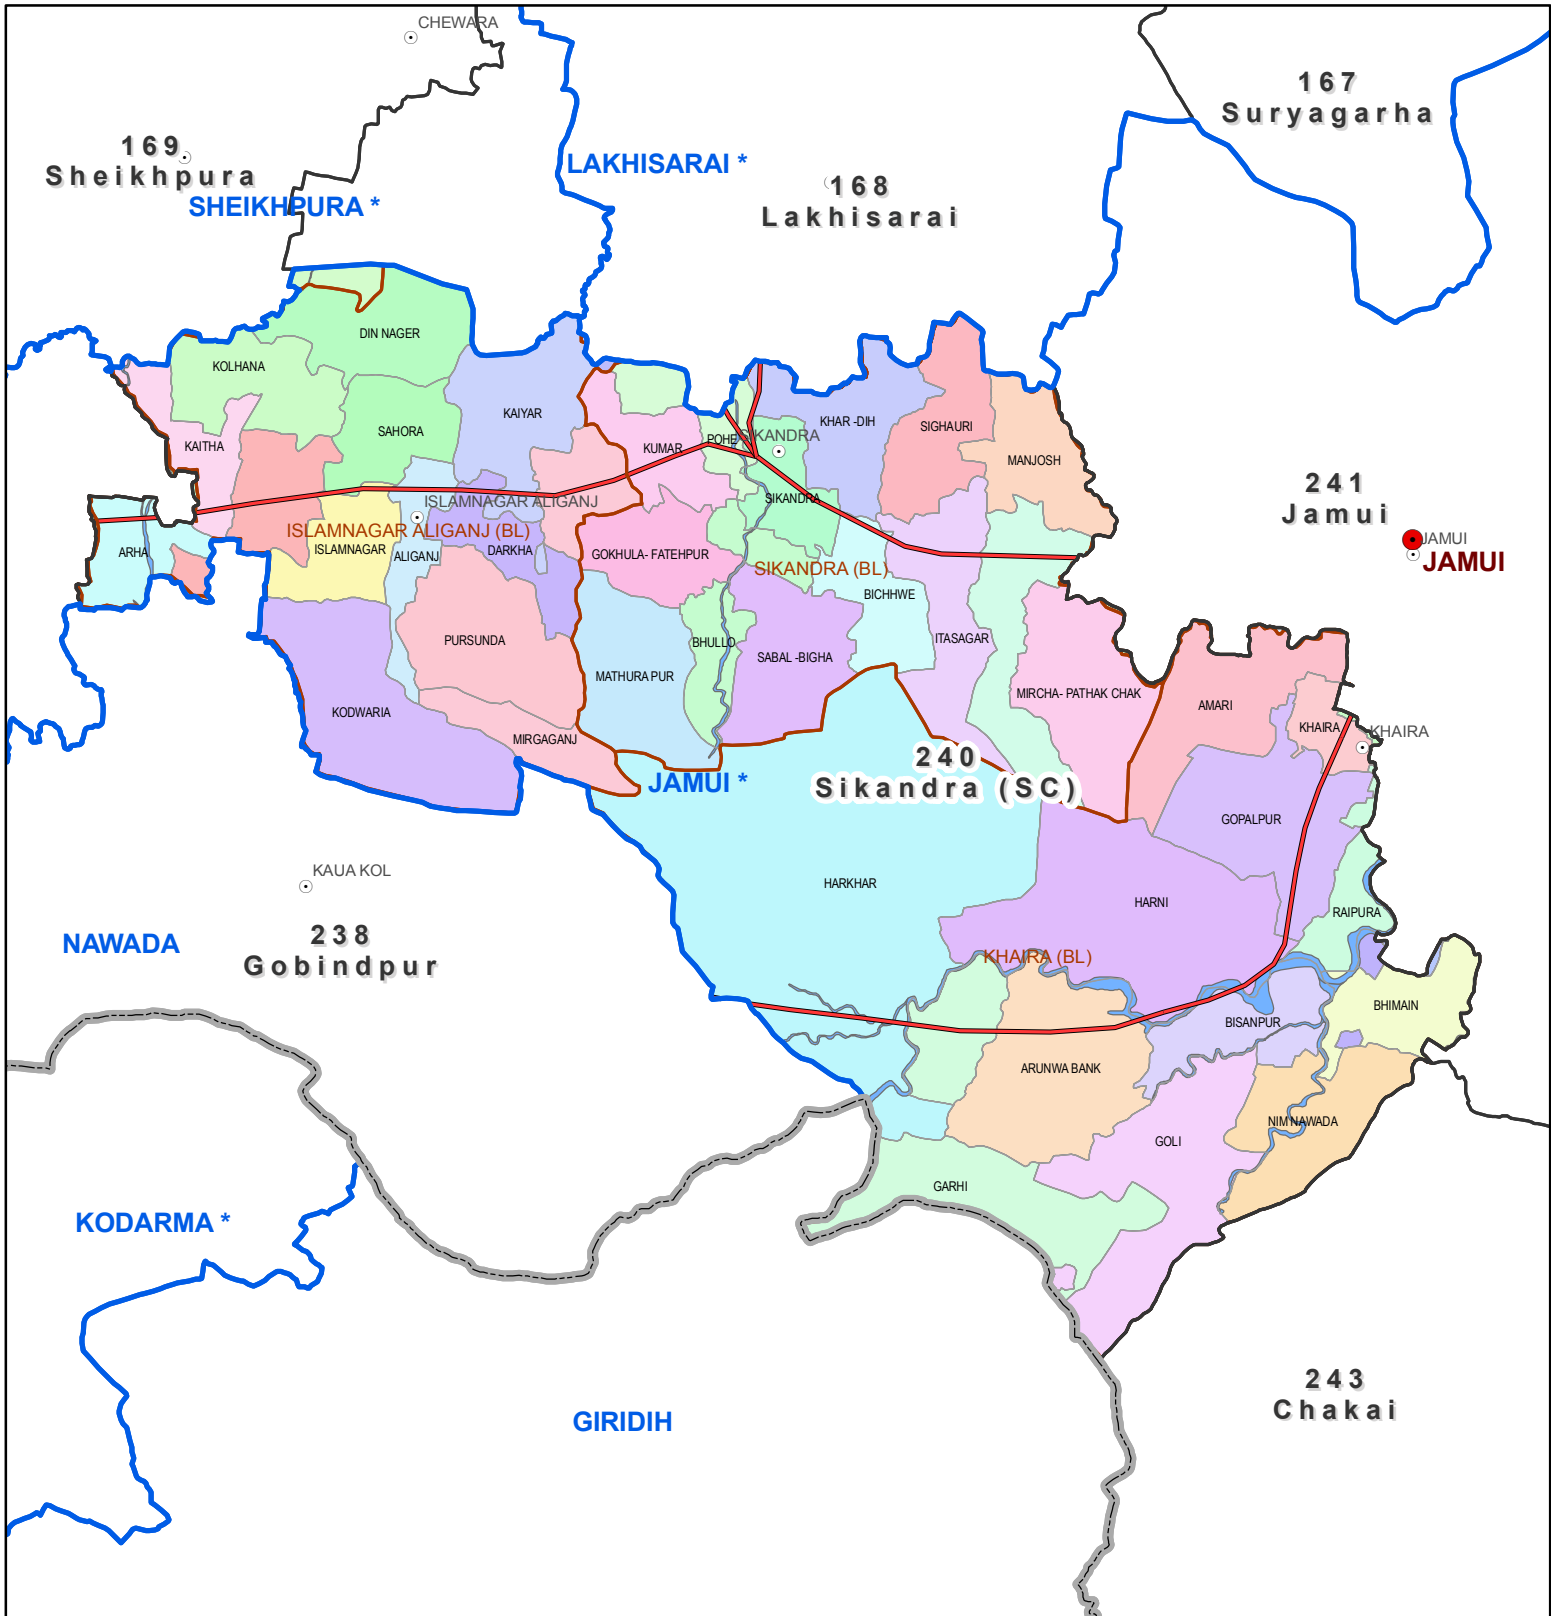

# Assembly Constituency map

State : BIHAR

District : JAMUI

AC Name : 240 - Sikandra (SC)

Map Compiled by NIC

**Legend**

District Head Quarters	Block boundary	National Highway
Sub district hqrs	AC Boundary	Other road
State Boundary	Panchayat Boundary	River
District Boundary	Railway	