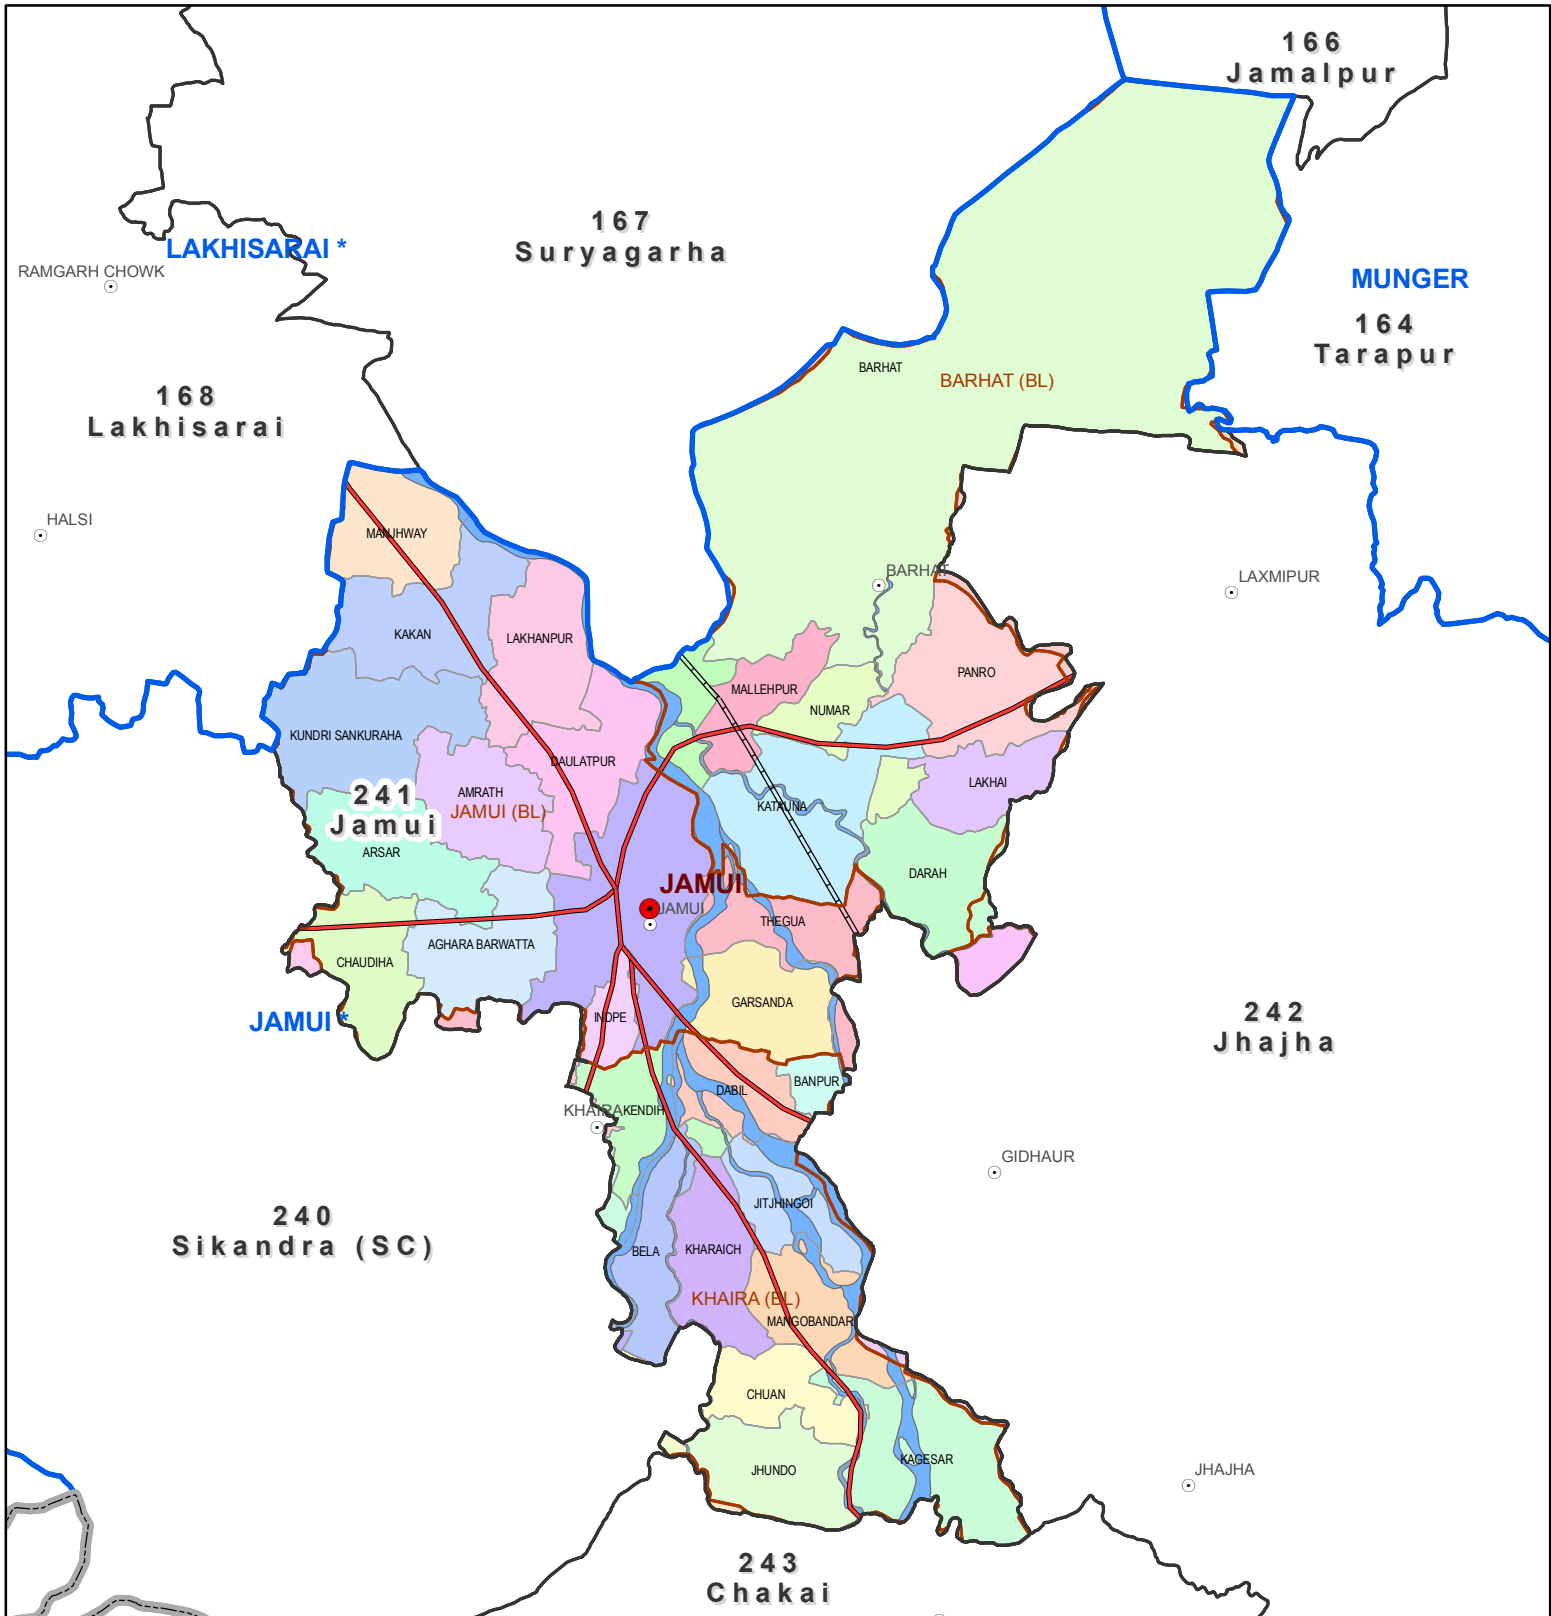

Assembly Constituency map

State : BIHAR

District : JAMUI

AC Name : 241 - Jamui

Map Compiled by NIC

Legend

	District Head Quarters		Block boundary		National Highway
	Sub district hqrs		AC Boundary		Other road
	State Boundary		Punchayat Boundary		River
	District Boundary		Railway		