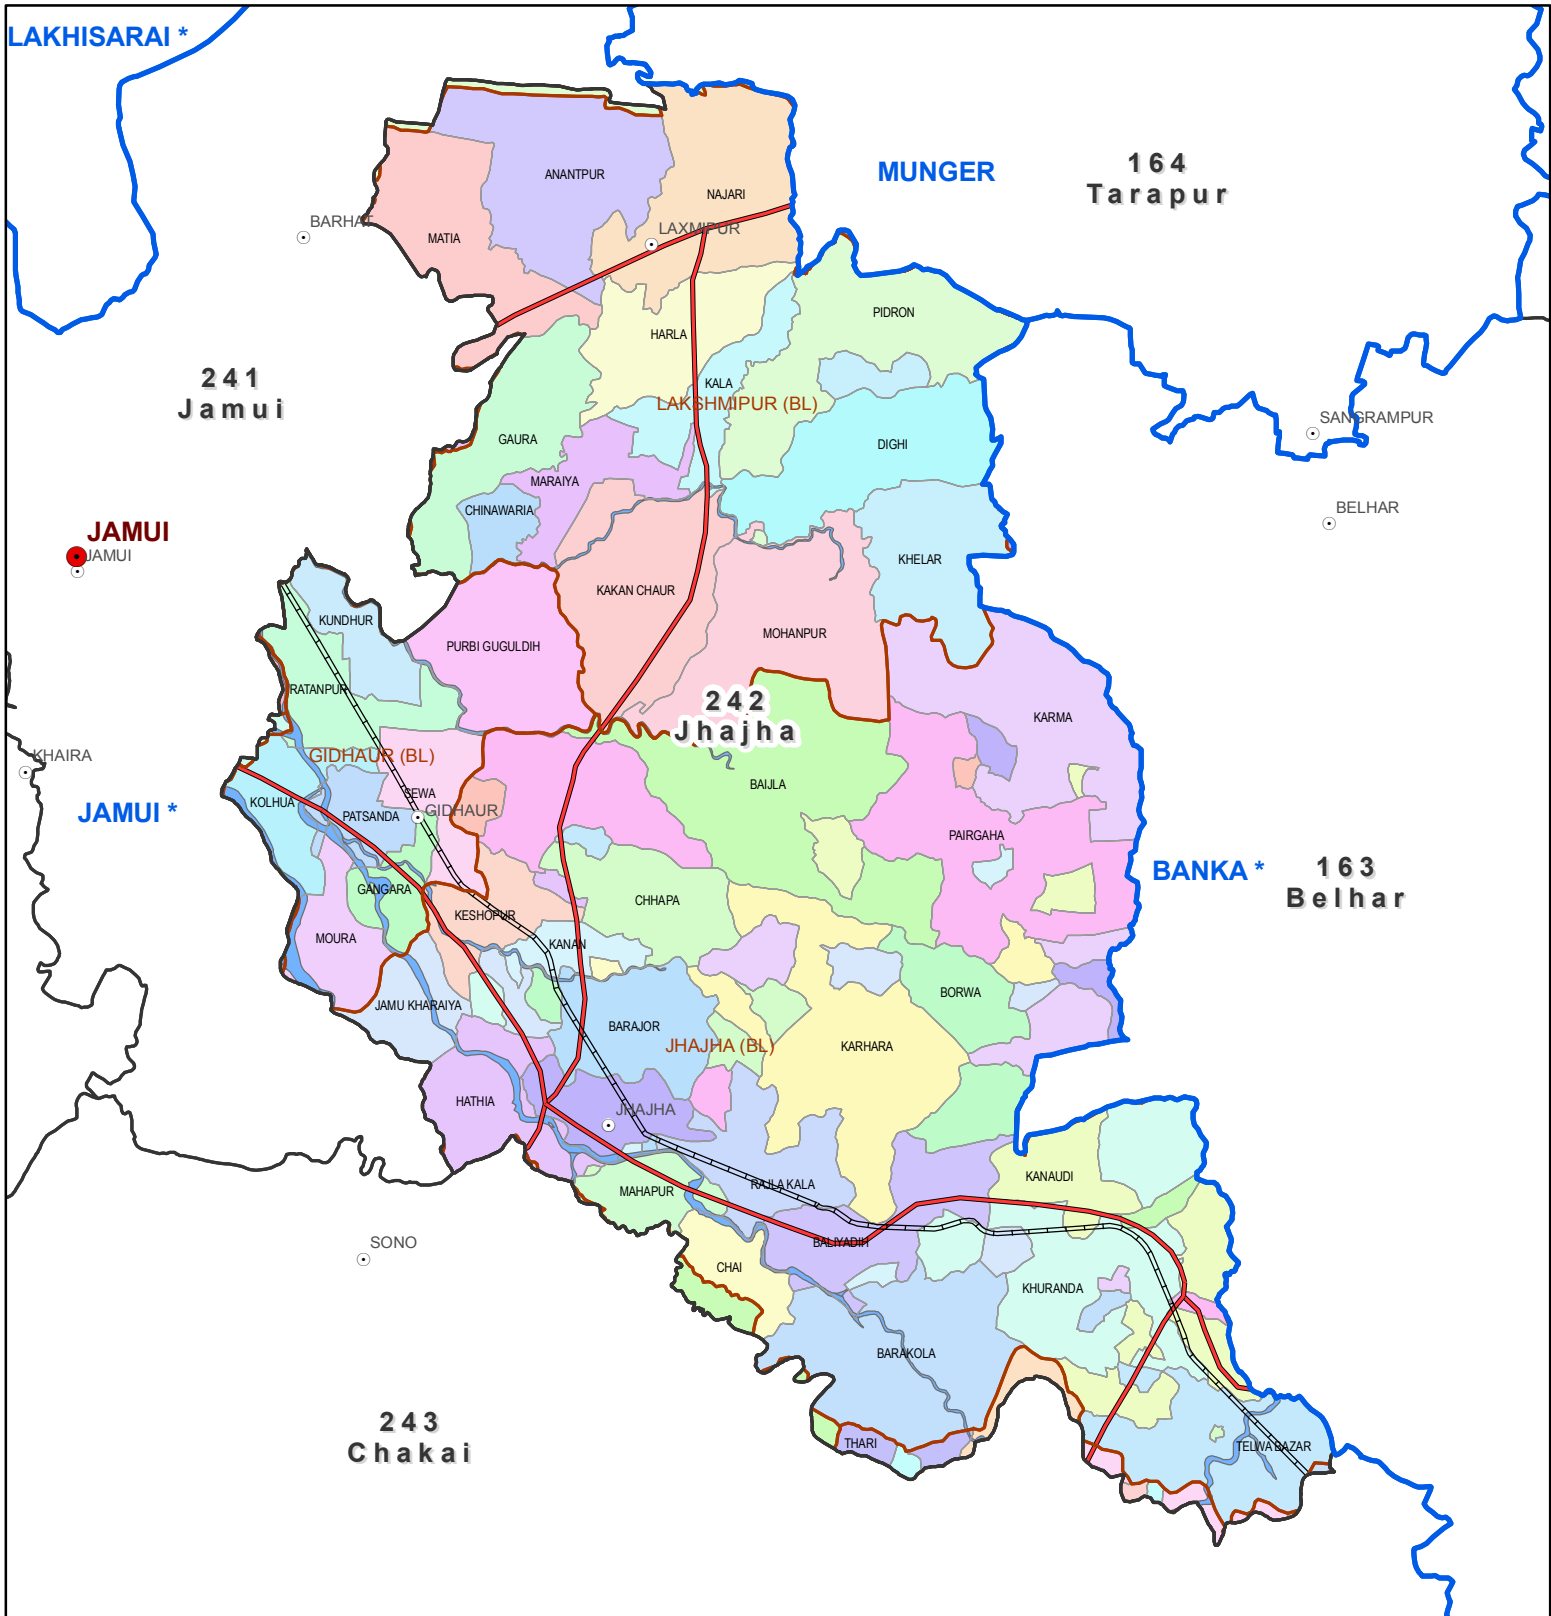

Assembly Constituency map

State : BIHAR

District : JAMUI

AC Name : 242 - Jhajha

Map Compiled by NIC

Legend

District Head Quarters	Block boundary	National Highway
Sub district hqrs	AC Boundary	Other road
State Boundary	Panchayat Boundary	River
District Boundary	Railway	