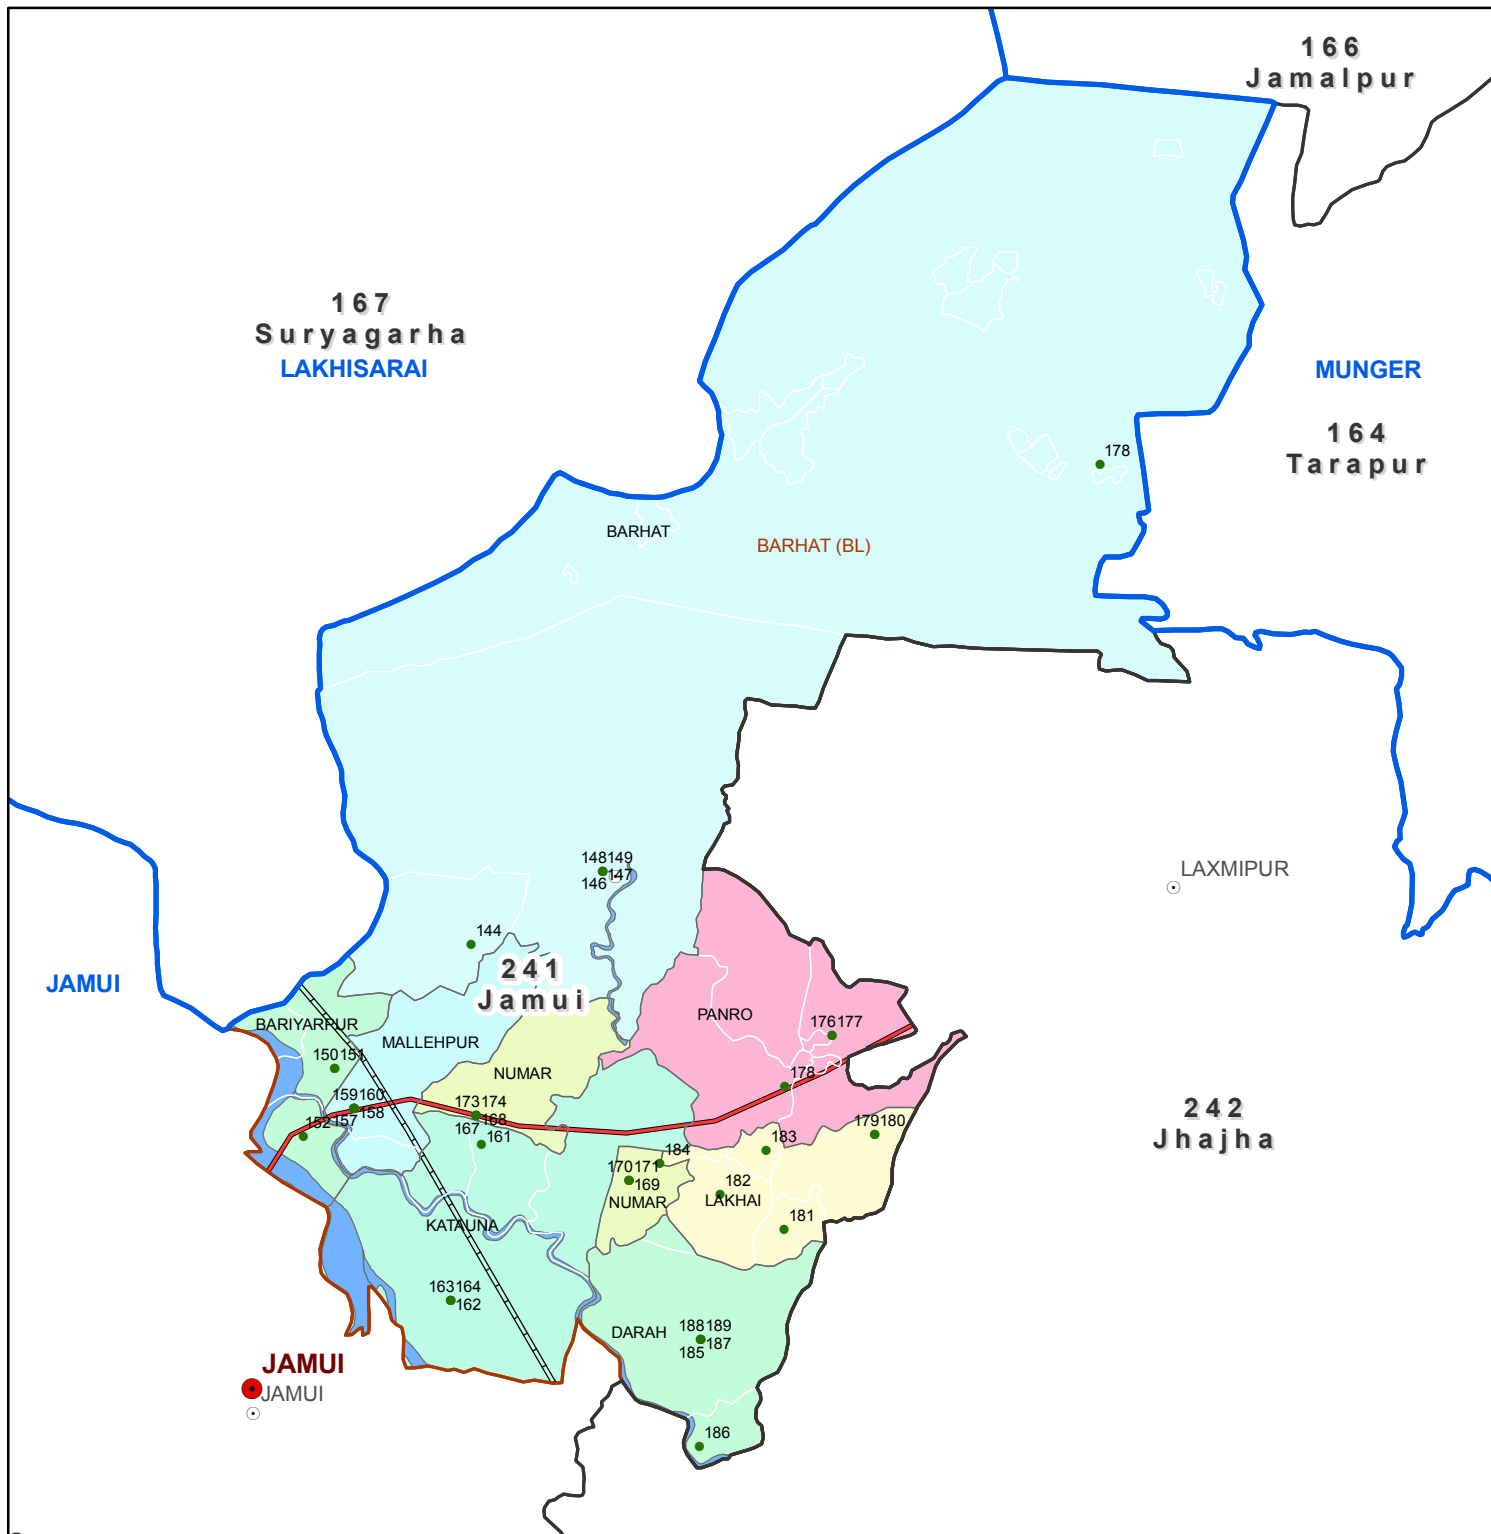

Block map
 State : BIHAR
 District : JAMUI
 Block Name : BARHAT

0 0.5 1 2
 Kilometers

Map Compiled by NIC

Legend

- District Head Quarters
- Sub district hqrs
- State Boundary
- District Boundary
- AC Boundary
- Block boundary
- Panchayat Boundary
- Village boundary
- Polling station
- Railway
- National Highway
- Other road
- River