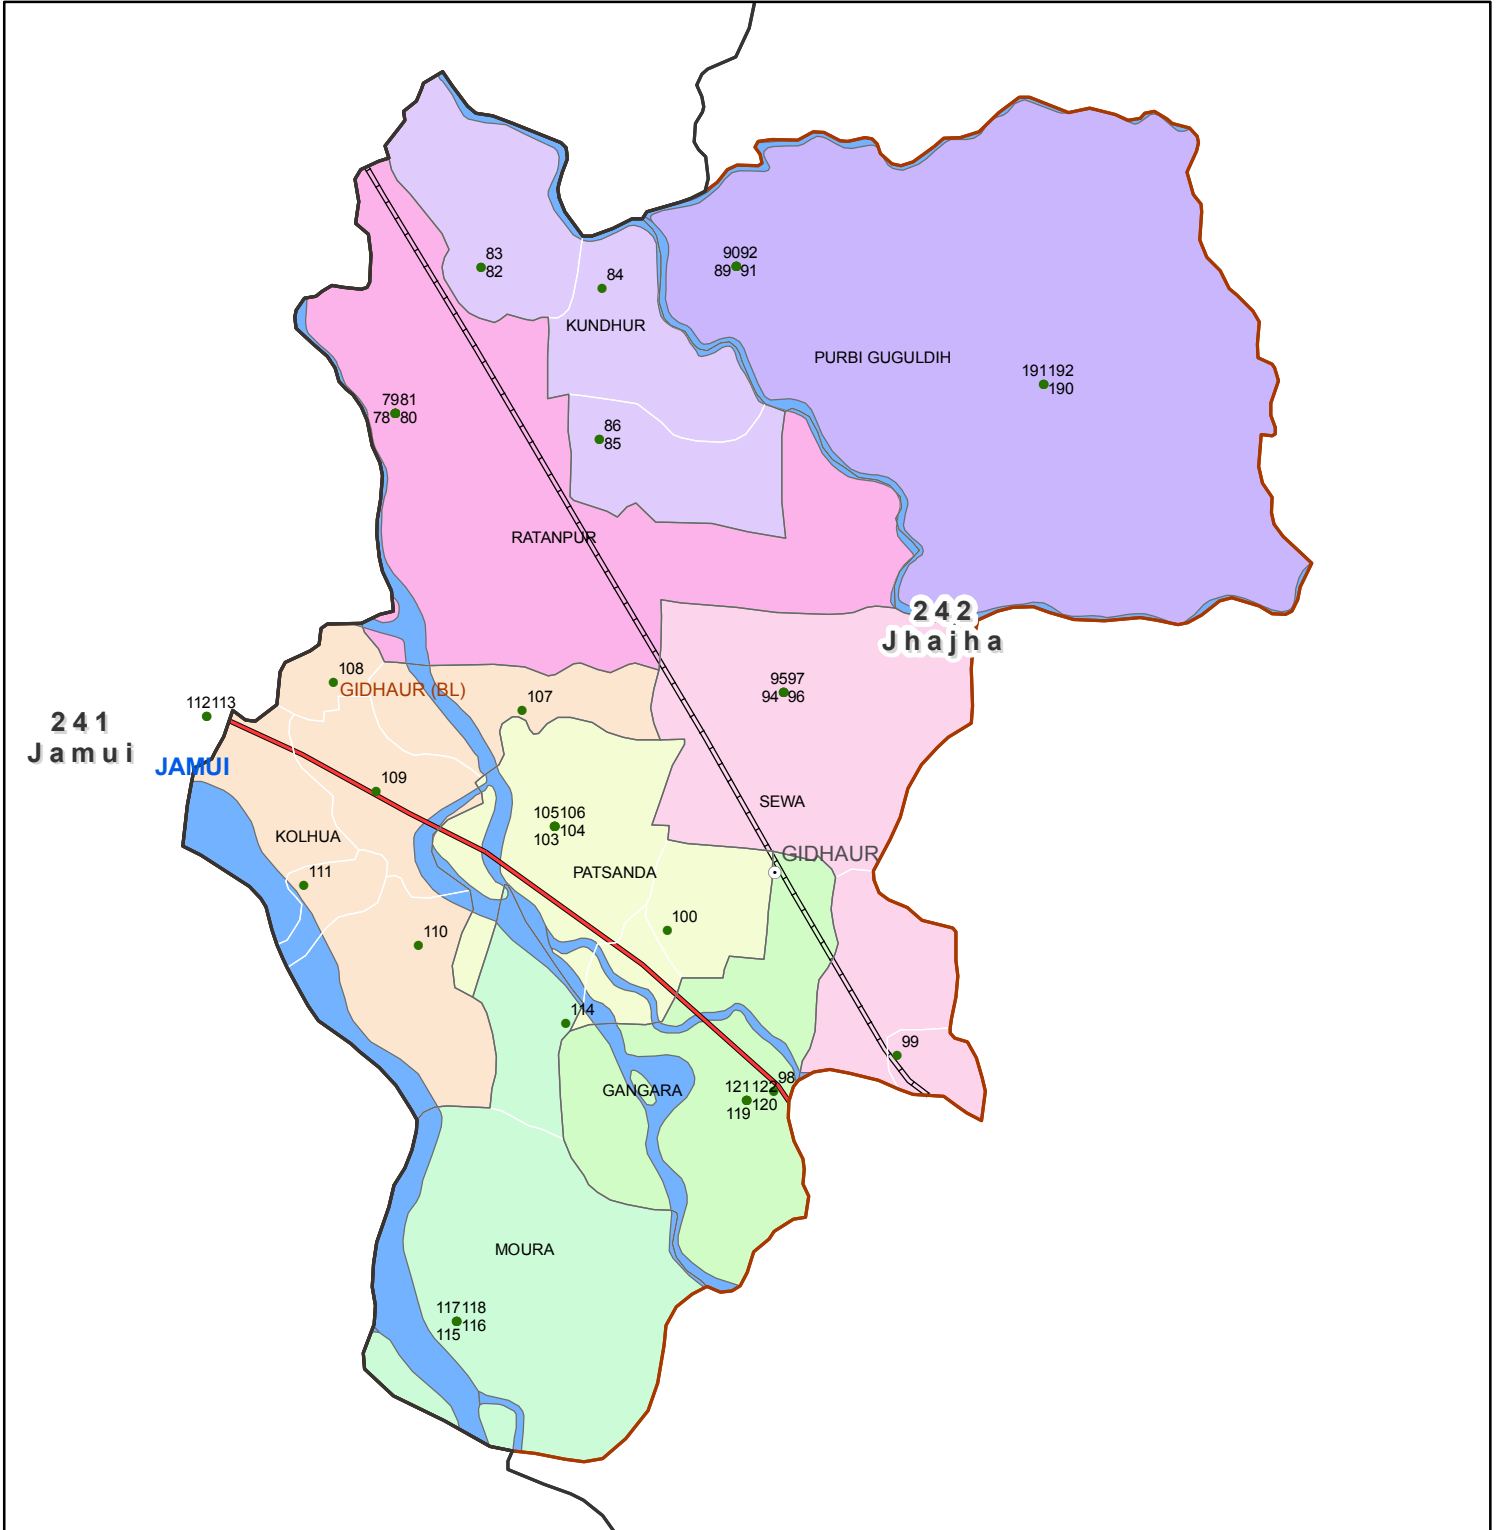

Block map
 State : BIHAR
 District : JAMUI
 Block Name : GIDHAUR

Map Compiled by NIC

Legend

- District Head Quarters
- Sub district hqrs
- State Boundary
- District Boundary
- AC Boundary
- Block boundary
- Panchayat Boundary
- Village boundary
- Polling station
- Railway
- National Highway
- Other road
- River