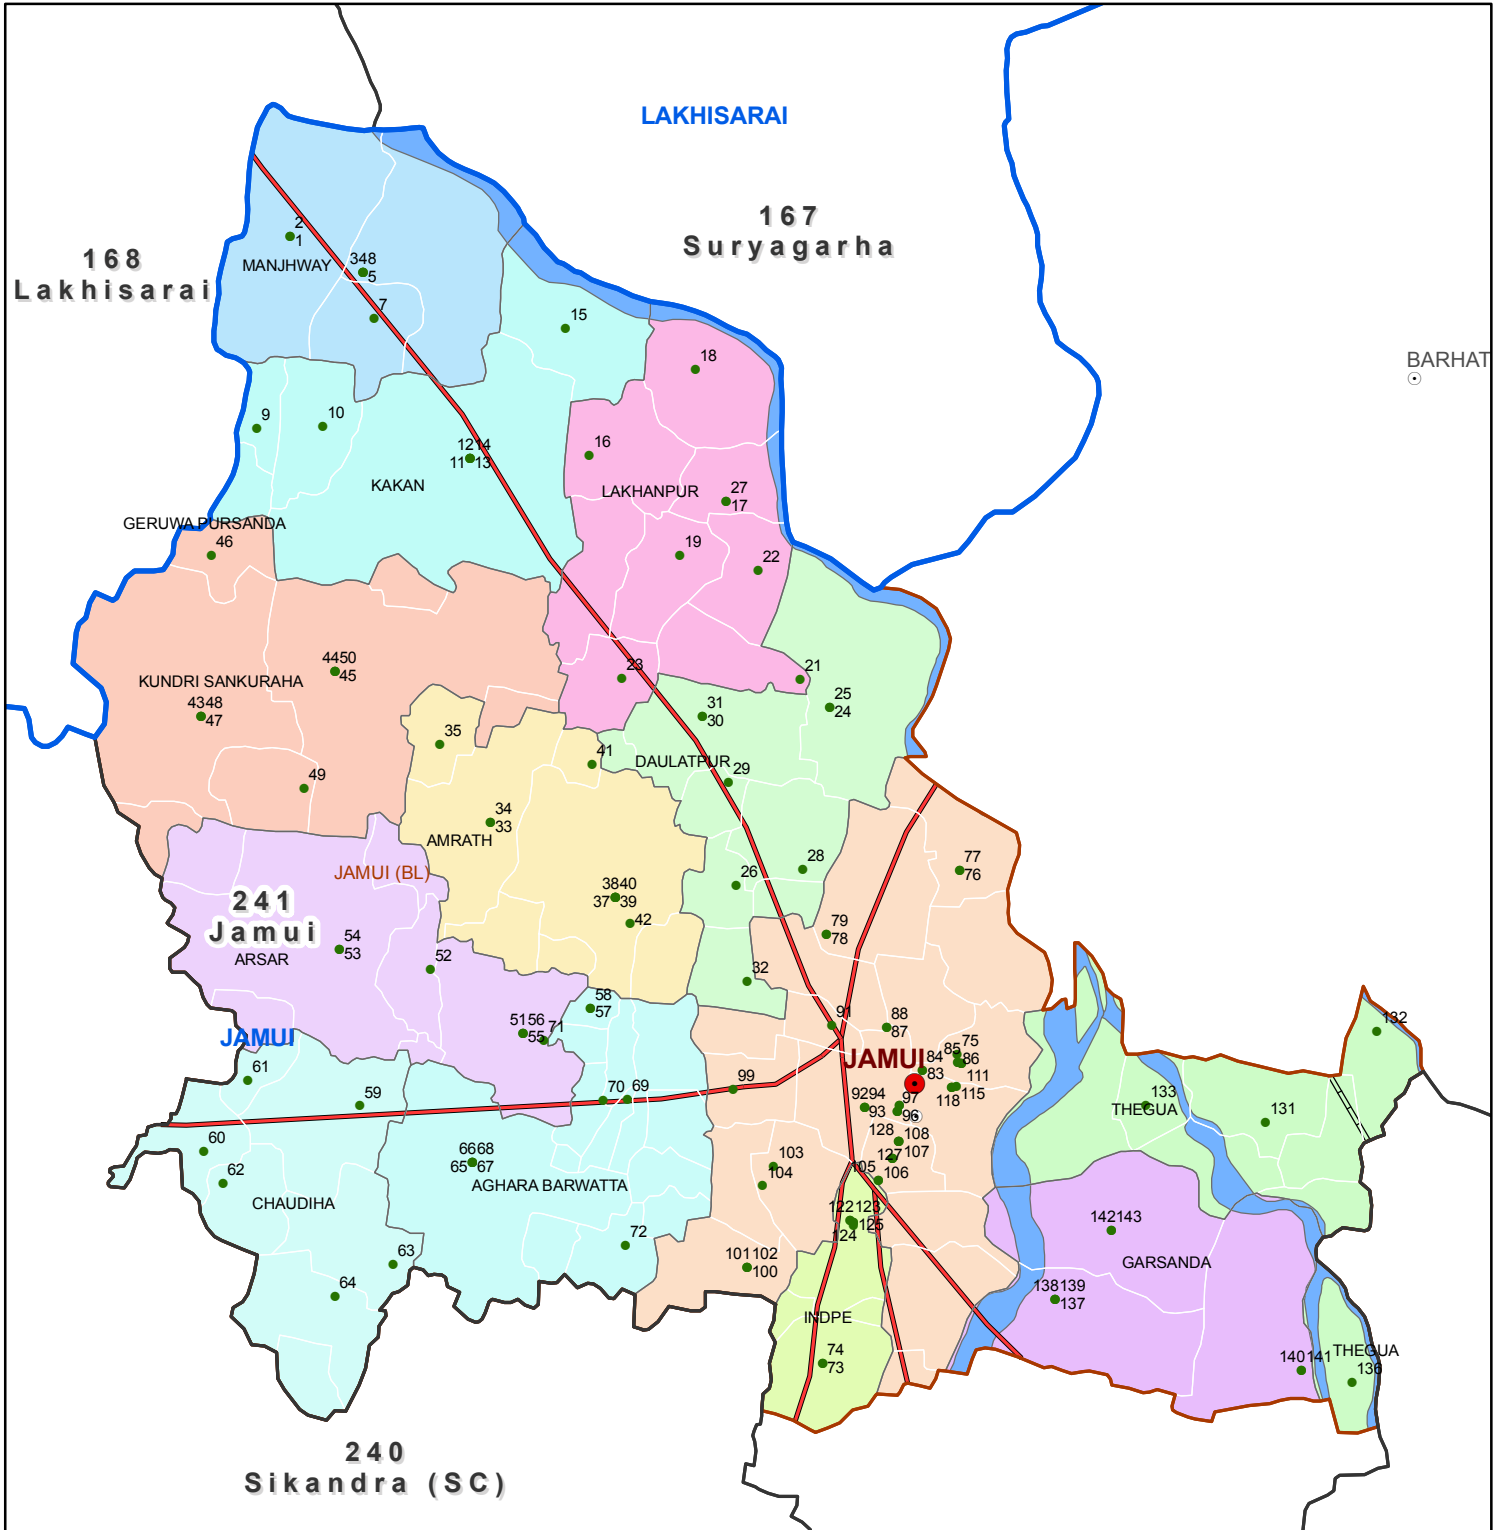

Block map  
 State : BIHAR  
 District : JAMUI  
 Block Name : JAMUI

0 0.5 1 2  
 Kilometers

Map Compiled by NIC

**Legend**

- District Head Quarters
- Sub district hqrs
- State Boundary
- District Boundary
- AC Boundary
- Block boundary
- Panchayat Boundary
- Village boundary
- National Highway
- Other road
- River
- Polling station
- Railway