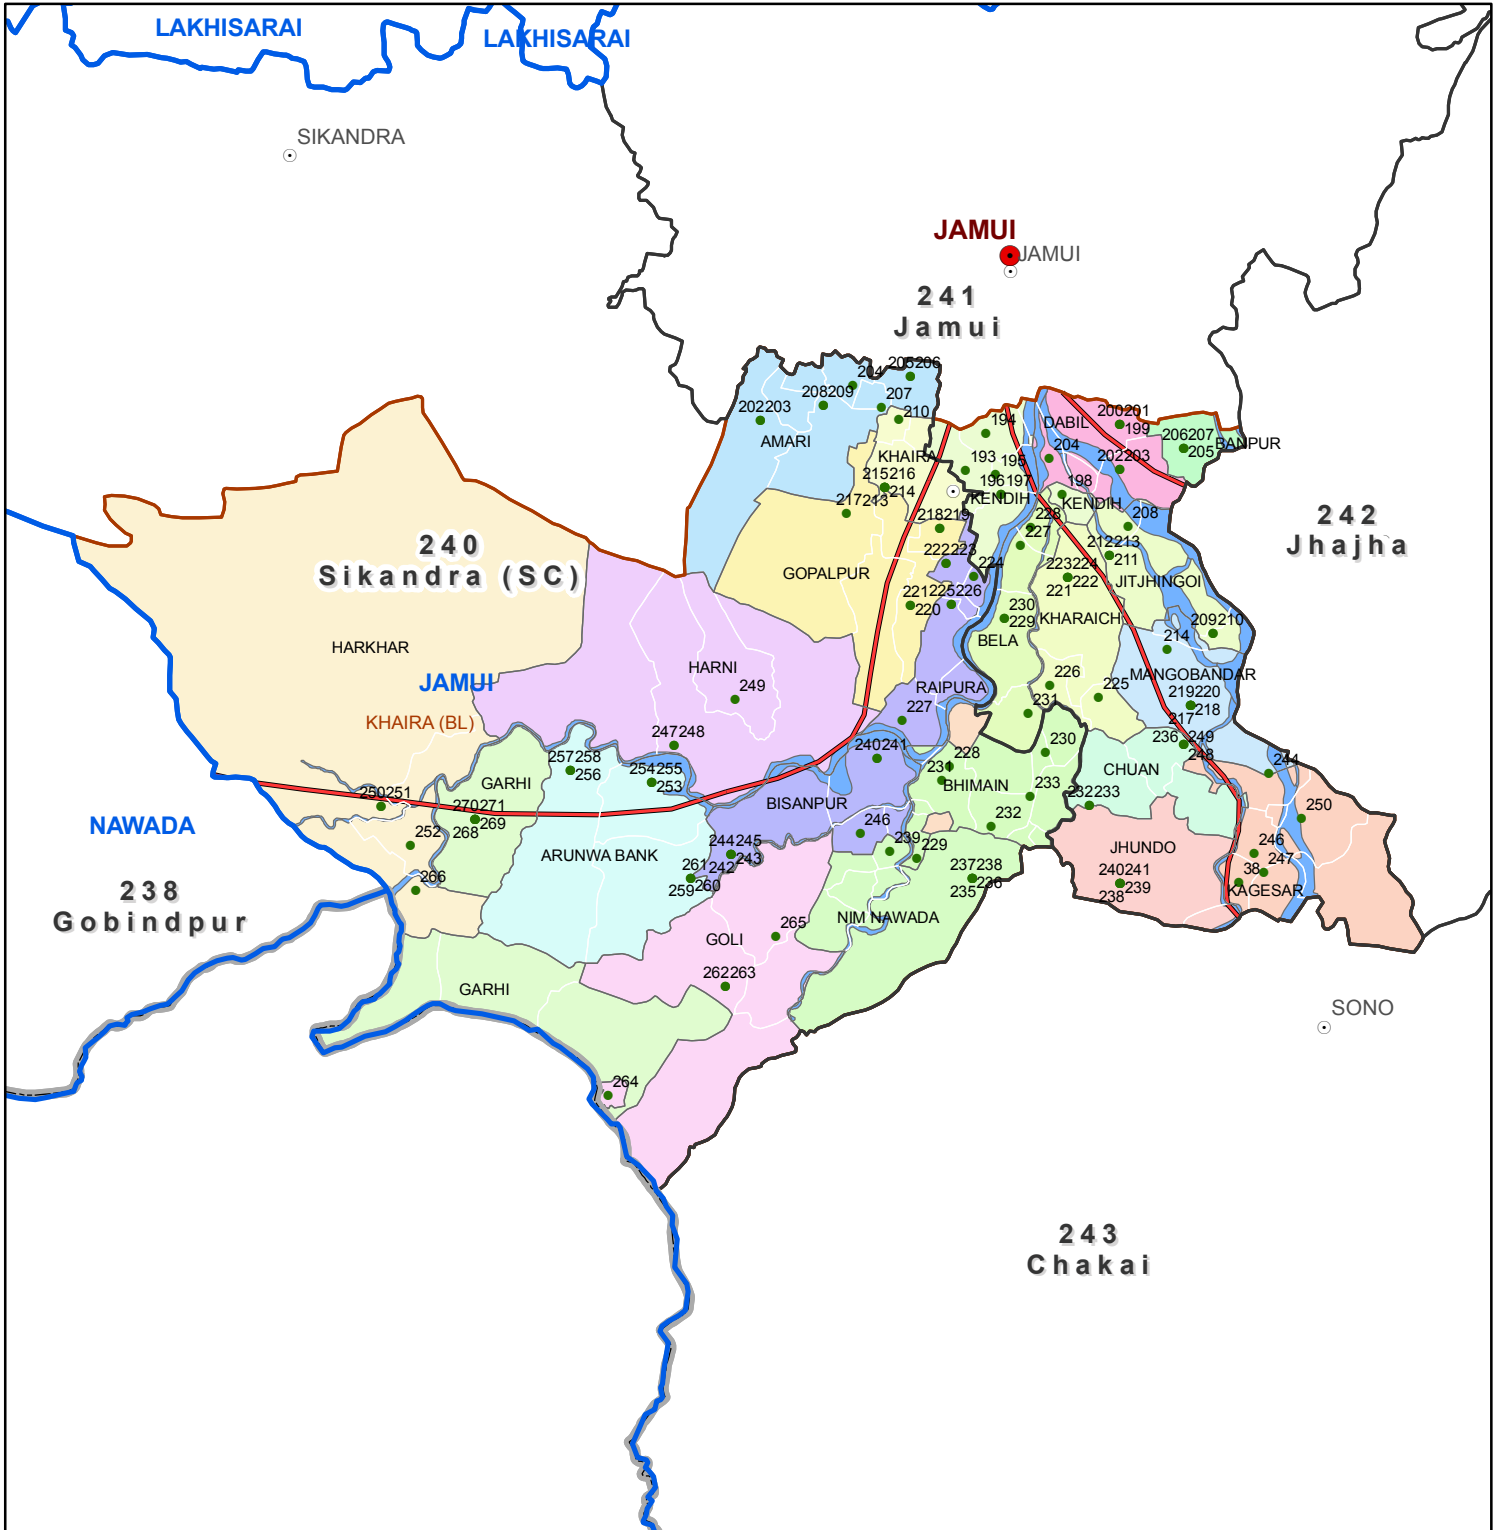

Block map  
 State : BIHAR  
 District : JAMUI  
 Block Name : KHAIRA

0 0.5 1 2  
 Kilometers

Map Compiled by NIC

**Legend**

- District Head Quarters
- Sub district hqrs
- State Boundary
- District Boundary
- AC Boundary
- Block boundary
- Panchayat Boundary
- Village boundary
- Polling station
- Railway
- National Highway
- Other road
- River