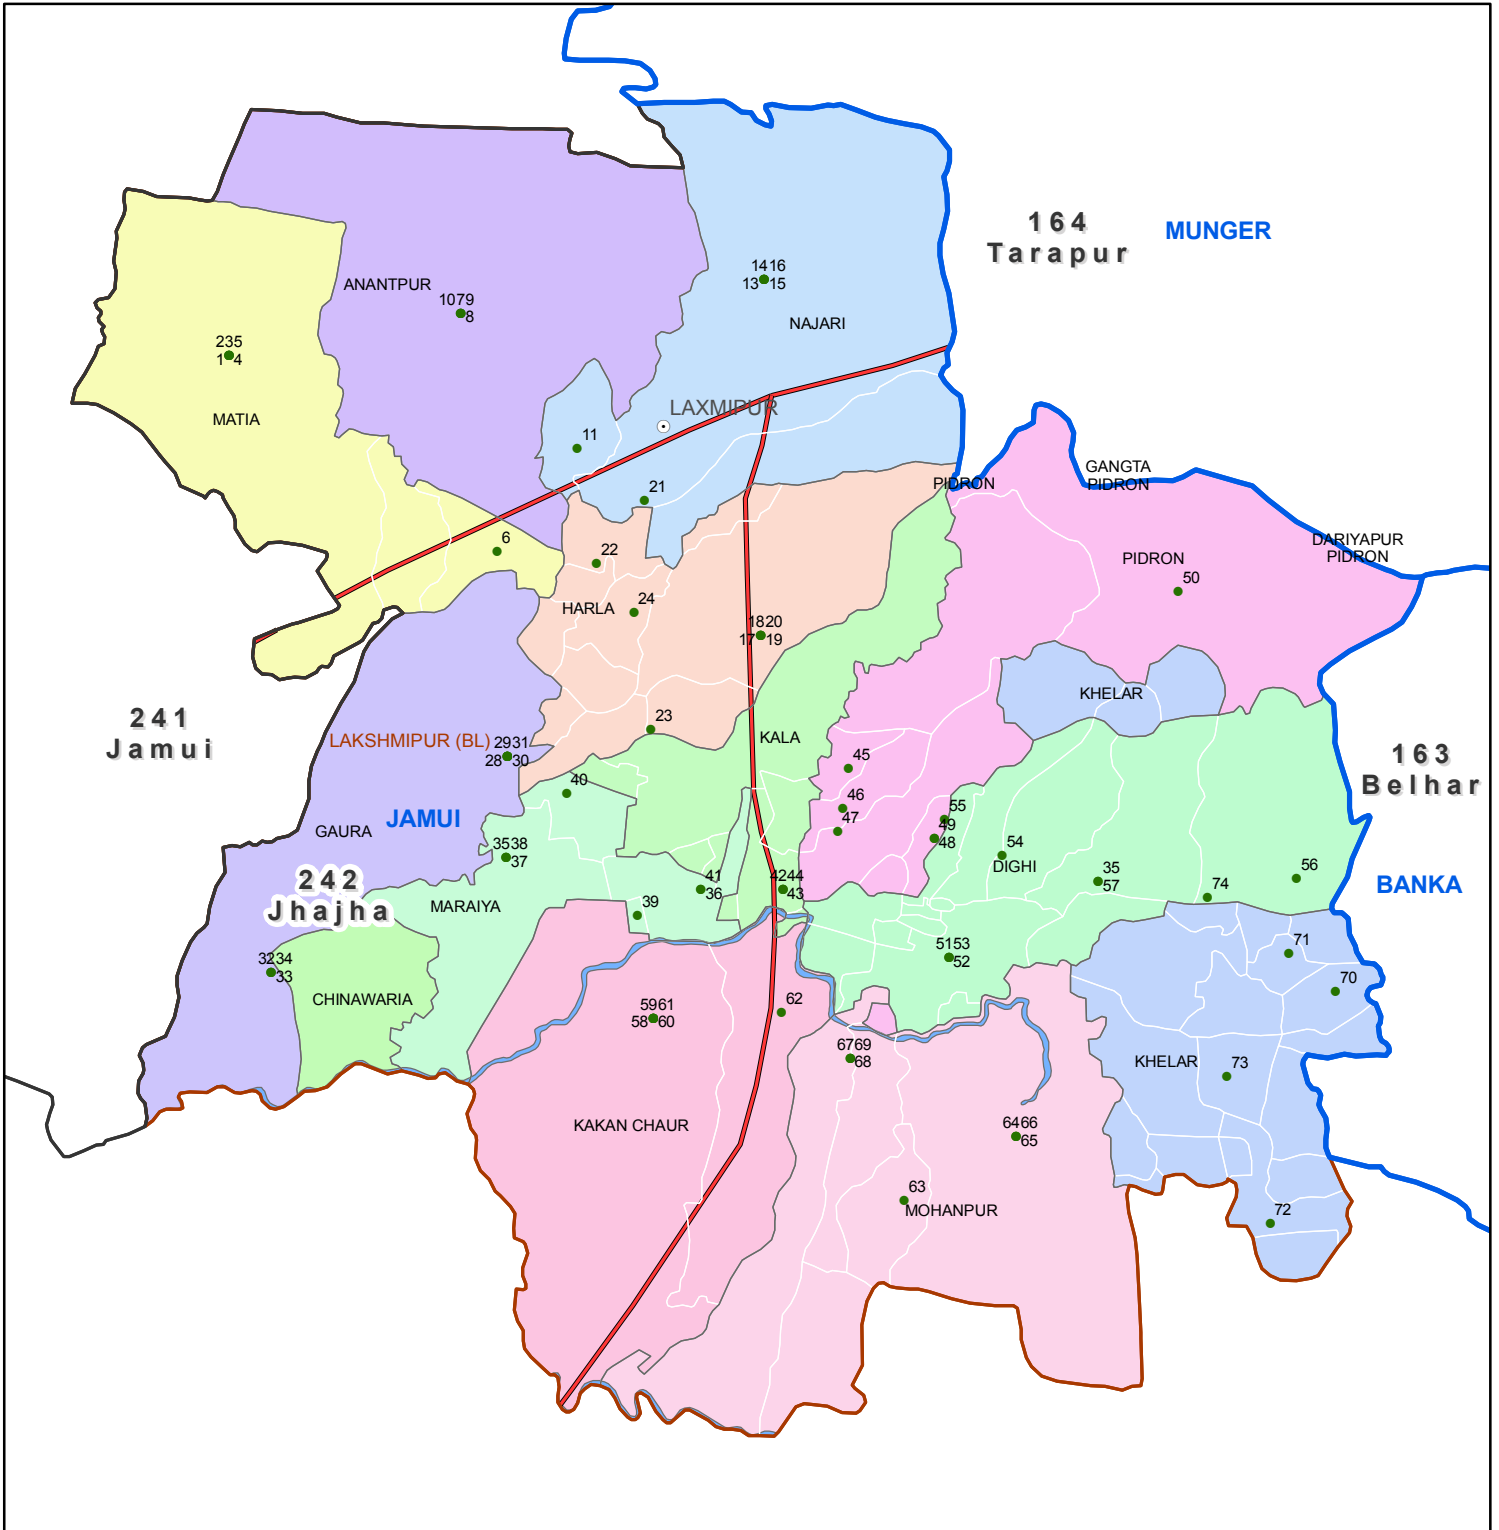

Block map  
 State : BIHAR  
 District : JAMUI  
 Block Name : LAKSHMIPUR

Map Compiled by NIC

**Legend**

- District Head Quarters
- Sub district hqrs
- State Boundary
- District Boundary
- AC Boundary
- Block boundary
- Panchayat Boundary
- Village boundary
- Polling station
- Railway
- National Highway
- Other road
- River