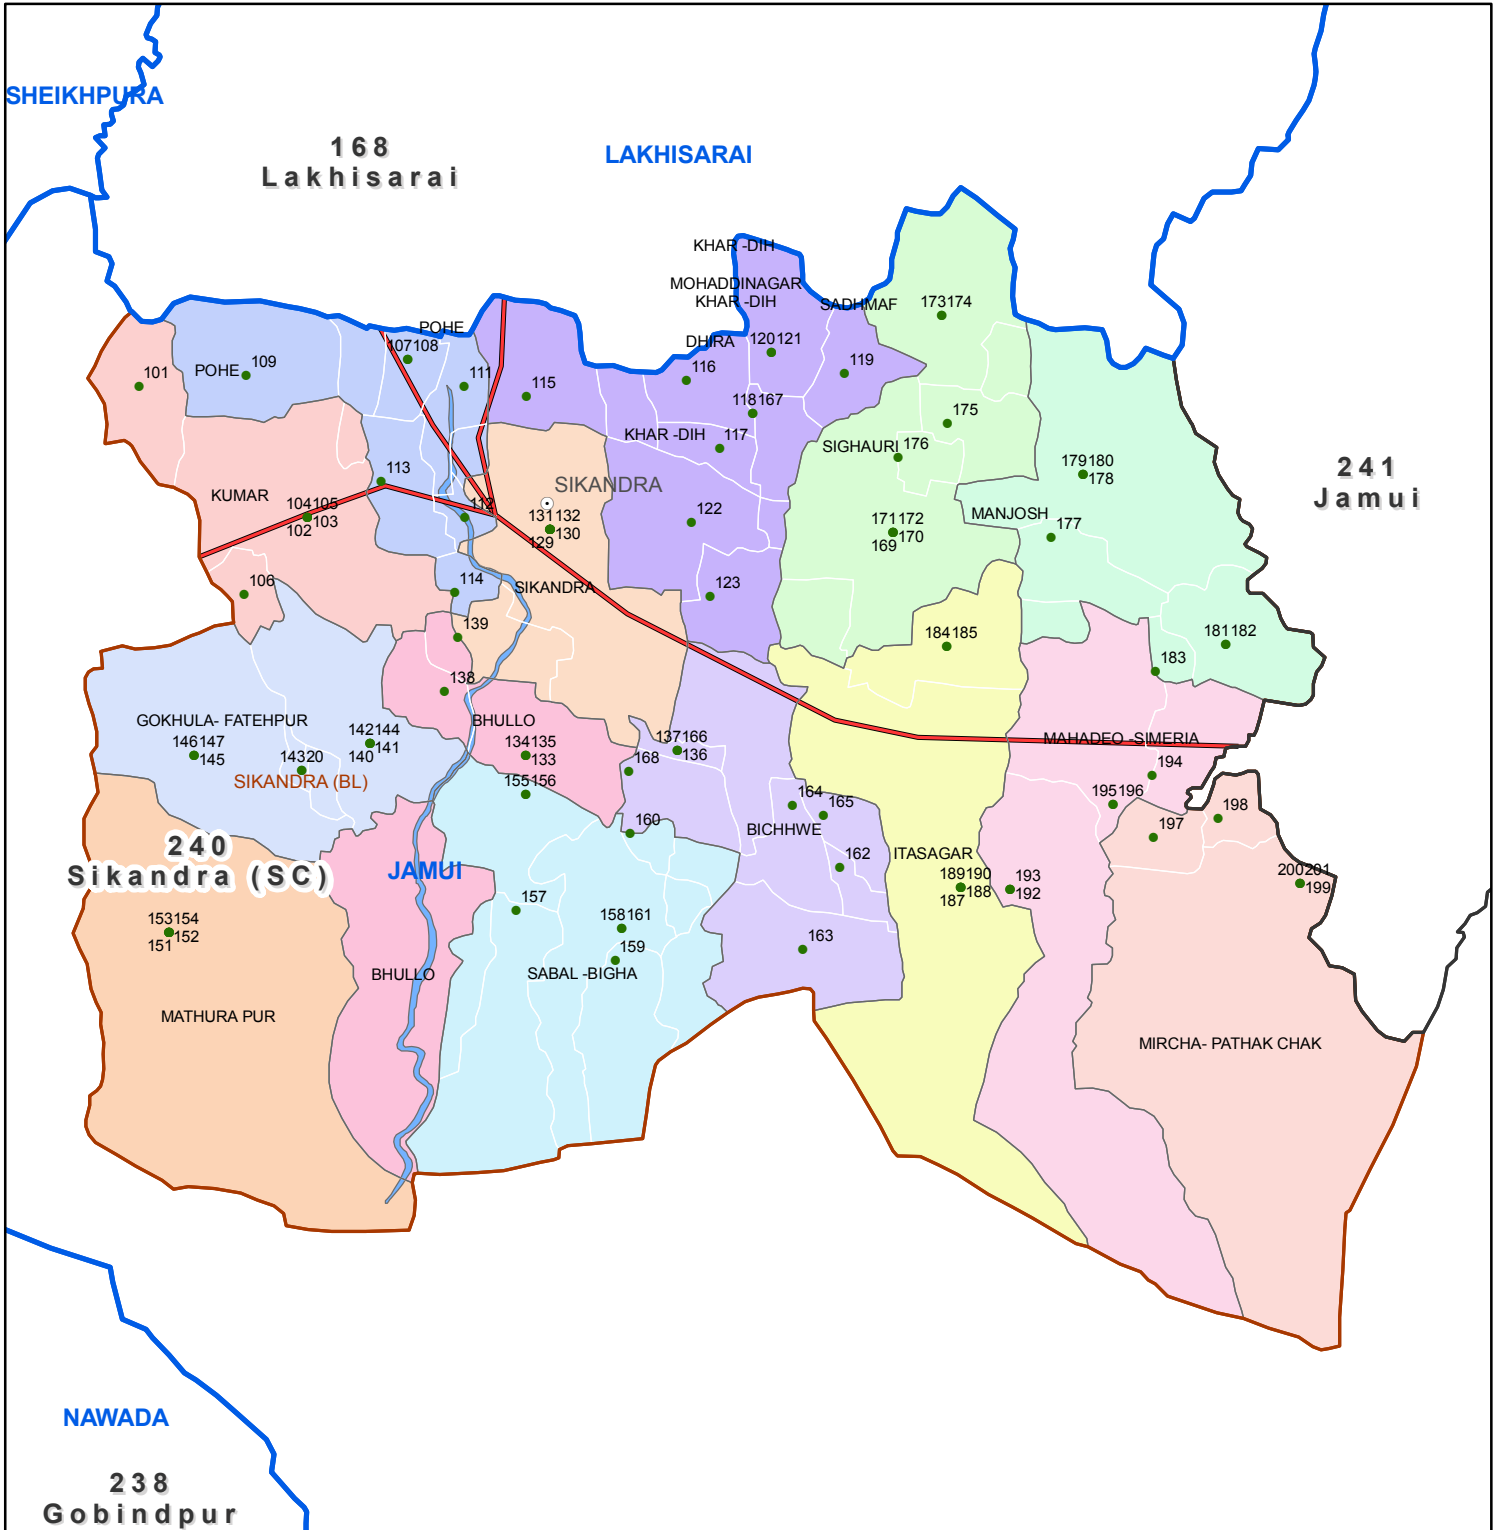

Block map  
 State : BIHAR  
 District : JAMUI  
 Block Name : SIKANDRA

Map Compiled by NIC

**Legend**

- District Head Quarters
- Sub district hqrs
- State Boundary
- District Boundary
- AC Boundary
- Block boundary
- Panchayat Boundary
- Village boundary
- Polling station
- Railway
- National Highway
- Other road
- River